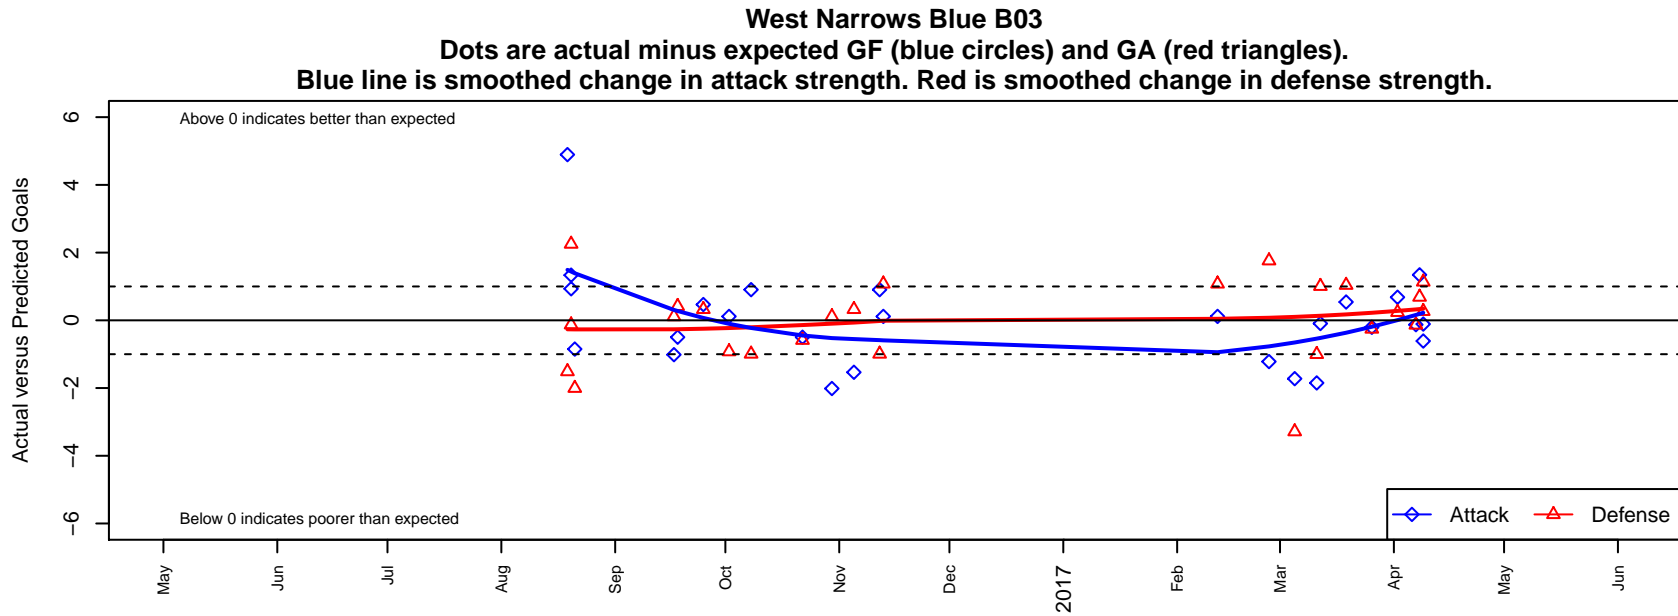

West Narrows Blue B03

West Narrows FC
 Gig Harbor, WA
 B03 total strength=946
 attack=2.22 defense=1.24
 fall league = PSPL Classic 2 Blue U14
 spr league = Spr PSPL Classic U14

alt names used:
 West Narrows F.C. B 03 Navy
 WNFC Blue B03
 West Narrows F.C. B 03 Navy
 WEST NARROWS FC BLUE 03 (WA)

Venues played:
 2016 Xtreme Cup BU14 Silver
 2016 PSPL Classic 2 Blue U14
 2016 Spr PSPL Classic U14
 2016 WA Cup U14 Bronze U14

**attack and defense variance (black dot)
relative to other teams
and top 10 in region**