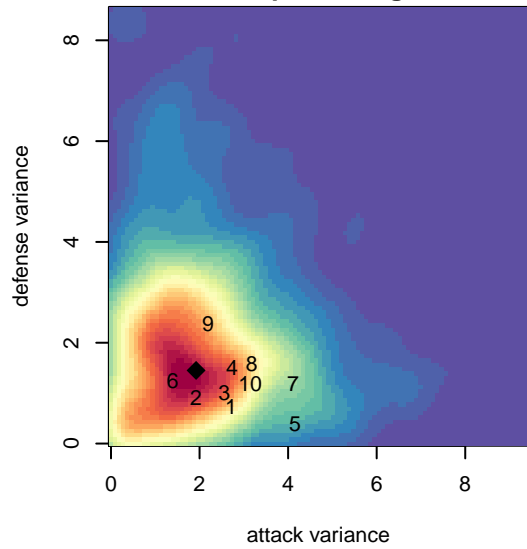

West Narrows Blue B03

West Narrows FC
 Gig Harbor, WA
 B03 total strength=946
 attack=2.22 defense=1.24
 fall league = PSPL Classic 2 Blue U14
 spr league = Spr PSPL Classic U14

alt names used:
 West Narrows F.C. B 03 Navy
 WNFC Blue B03
 West Narrows F.C. B 03 Navy
 WEST NARROWS FC BLUE 03 (WA)

Venues played:
 2016 Xtreme Cup BU14 Silver
 2016 PSPL Classic 2 Blue U14
 2016 Spr PSPL Classic U14
 2016 WA Cup U14 Bronze U14

**attack and defense variance (black dot)
relative to other teams
and top 10 in region**