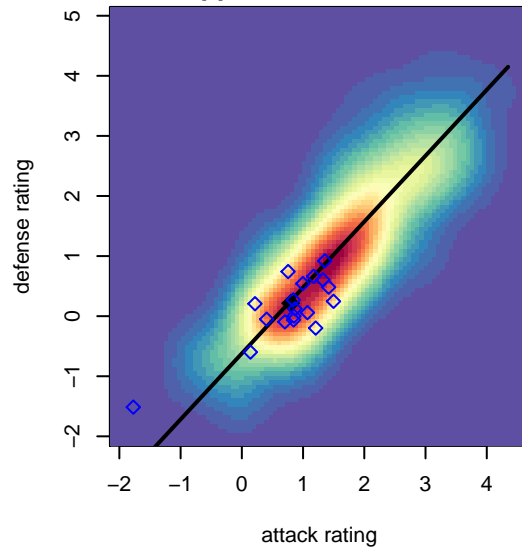

**attack and defense rating
relative to others at age
and all opponents in last 13 months**